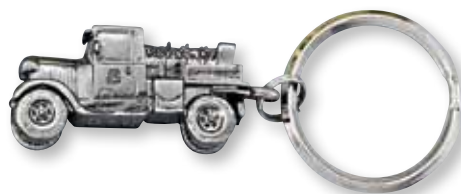

Spinner Key Ring with our Stock Ribbon Center

Custom Spinner Key Ring

Custom Spinner Key Rings	QTY		
Size	500	1,000	2,500
1 1/4"	4.70	4.50	4.30
1 1/2"	4.90	4.70	4.50

Set Up \$350.00(E) and up.

(A)

Specialty Key Rings Are Available In Any Custom Shape.